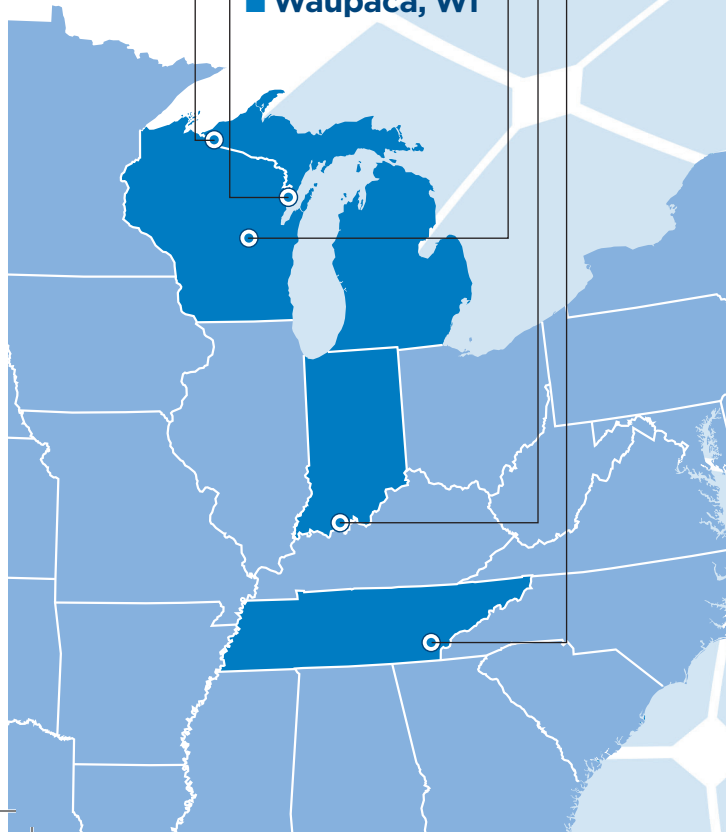

## Where We Are

Waupaca Foundry has nine state-of-the-art locations in North America, including its headquarters in Waupaca, WI.

- Etowah TN
- Ironwood, MI
- Marinette, WI
- Tell City, IN
- Waupaca, WI

*"My internship was a great experience. The hands on projects along with gaining the technical understanding of the casting process, taught me a lot about the foundry industry."*